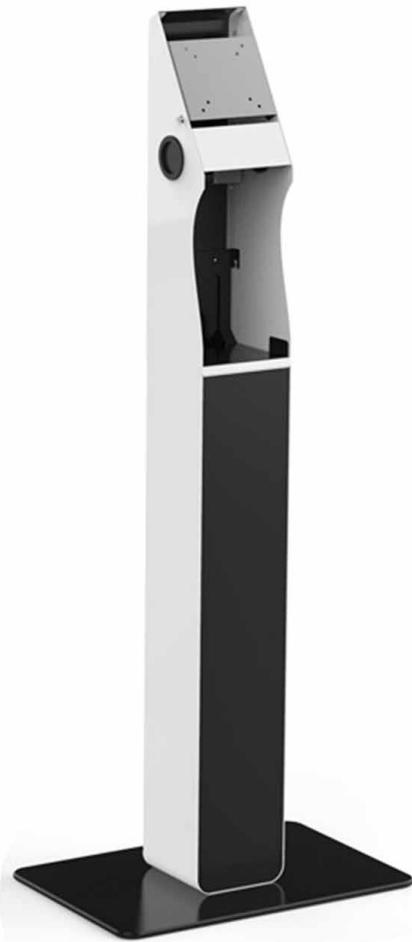

RM3205SFK

Kiosk

RM3205SFK

Kiosk

VESA standard mounting holes
(75 x 75/100 x 100mm)

21.5" touch screen signage or custom,
support landscape or portrait mounting

Printer space
(L150 x W150 x H200mm)

The upper and lower parts of the stand
can be freely combined or separated for
different usage modes

Cable routing holes

Base plate consisting of two pieces of
high strength metal

RM3205SFK

Kiosk

SPECIFICATION

OS Support	WIN 10 (trial version)		
CPU	I3-6100U		
System Memory	8G		
Disk	258G(SSD)		
Speaker	5W*2		
Interface	USB*3/RJ45*1		
Network	RJ45/WIFI		
Touch screen	Projected Capacitive Touch(10 points)	Response time	10ms
LCD display Type	TFT-LCD	Response time	12ms
Display Screen size	21.5"	Viewing angle	H178° V178°
Max Resolution	1920x1080	Display Colors	16.7M
Aspect Ratio	16:9	Refresh Rate	60Hz
Brightness	300cd/m2	Panel Life	30000 hours
Contrast Ratio	3000:1		
Voltage	AC100V-240V,50/60HZ	Power Consumption	<65W
Optional	Printer (standarded not provided), Card reader holder		
Space for printer	printer is not provided and max size is W150*D150*H200 MM		
Material	SPCC	Surface	Powder coated
Net weight		Overall size	
Color	White, black or customized	Placement	Floor standing
Working temperature	0~40°C	Storage temperature	-20~60°C
Working humidity	20%~80%	Storage humidity	10%~90%
Application	indoor		