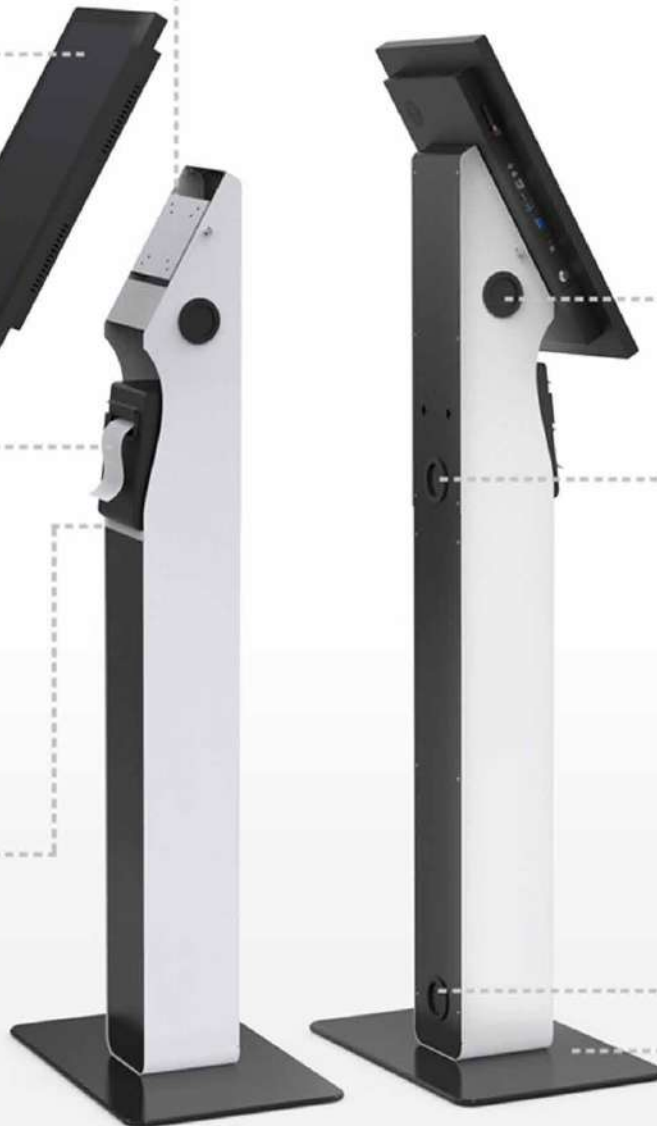

RM3205SFK

Kiosk

RM3205SFK

Kiosk

VESA standard mounting holes
(75 x 75/100 x 100mm)

21.5" touch screen signage or custom,
support landscape or portrait mounting

Printer space
(L150 x W150 x H200mm)

The upper and lower parts of the stand
can be freely combined or separated for
different usage modes

Cable routing holes

Base plate consisting of two pieces of
high strength metal

RM3205SFK

Kiosk

SPECIFICATION

OS Support	WIN 10 (trial version)		
CPU	I3-6100U		
System Memory	8G		
Disk	258G(SSD)		
Speaker	5W*2		
Interface	USB*3/RJ45*1		
Network	RJ45/WIFI		
Touch screen	Projected Capacitive Touch(10 points)	Response time	10ms
LCD display Type	TFT-LCD	Response time	12ms
Display Screen size	21.5"	Viewing angle	H178° V178°
Max Resolution	1920x1080	Display Colors	16.7M
Aspect Ratio	16:9	Refresh Rate	60Hz
Brightness	300cd/m2	Panel Life	30000 hours
Contrast Ratio	3000:1		
Voltage	AC100V-240V,50/60HZ	Power Consumption	<65W
Optional	Printer (standarded not provided), Card reader holder		
Space for printer	printer is not provided and max size is W150*D150*H200 MM		
Material	SPCC	Surface	Powder coated
Net weight		Overall size	
Color	White, black or customized	Placement	Floor standing
Working temperature	0~40°C	Storage temperature	-20~60°C
Working humidity	20%~80%	Storage humidity	10%~90%
Application	indoor		